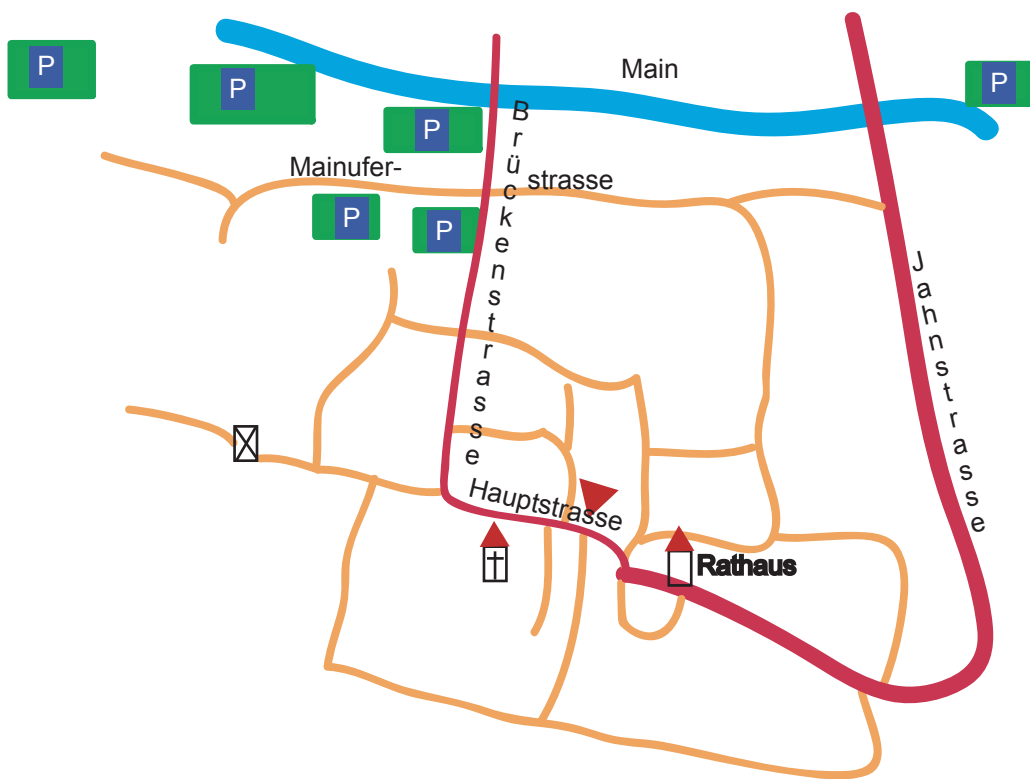

> Motorway A3 Nürnberg / Frankfurt
 > Exit A3 Würzburg / Randersacker
 (approx 125 km east from Frankfurt)

> Turn left direction Ochsenfurt, pass Sommerhausen
 and Kleinochsenfurt
 > After Kleinochsenfurt right over the 2nd Bridge
 to Jahn Strasse.
 Parking near Old Main Bridge

By Rail:
 Main line Station Würzburg , Regional Train to Ochsenfurt,
 refer to Town Plan
 5 minutes walk from Station.

> Old Main Bridge for Parking,
 Brückenstrasse - Hauptstrasse.
 > Office near town-hall